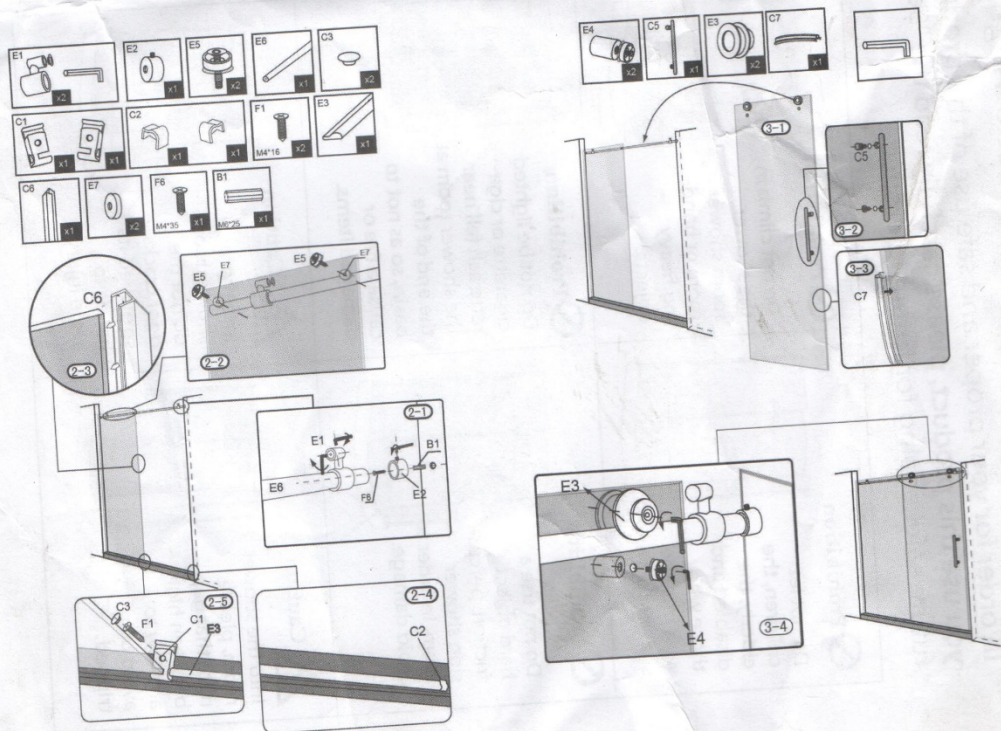

Installation diagram

■ Model:KS-624

-3-

-4-

-5-

For safety, please observe the following!

In order for your proper and safe use of this product, to prevent harm to you or others, or property. When you use this product, please carefully read the "Security Considerations" for proper use. Please read the future safekeeping for future reference.

<p>Prohibition</p> <p>Do not let children, the elderly, the disabled and those who walk into the shower room.</p>	<p>Prohibition</p> <p>Do not climb in the shower room shower room or hanging heavy objects.</p>
<p>Prohibition</p> <p>Do not use a hard object friction, percussion shower room, in order to avoid damage.</p>	<p>Prohibition</p> <p>Do not be lighted cigarette or cigarette ash fell near the shower room at the end of the basin, so as not to cause a fire or damaged items.</p>
<p>Notice</p> <p>Into the shower room, please note that gap between high and low to avoid being tripped.</p>	<p>Notice</p> <p>Into the shower room, do not the door cracks stretched its hands to avoid injury.</p>

-6-

MODEL:DS-271

MODEL:DS-271