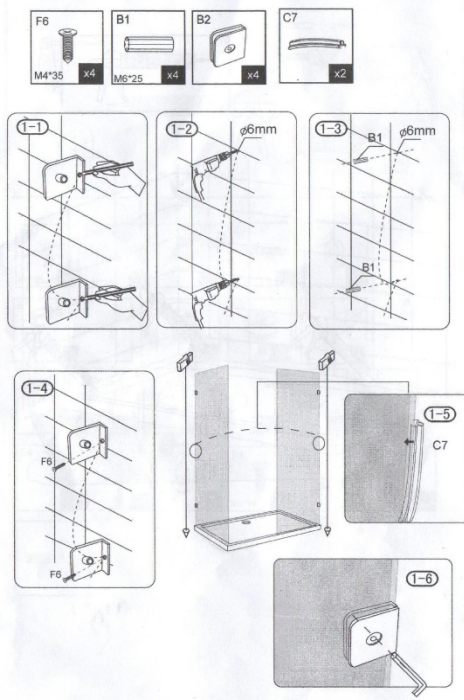

Installation diagram

■ Model:KS-624

-3-

-4-

-5-

For safety, please observe the following!

In order for your proper and safe use of this product, to prevent harm to you or others, or property. When you use this product, please carefully read the "Security Considerations" for proper use. Please read the future safekeeping for future reference.

<p>Prohibition</p> <p>Do not let children, the elderly, the disabled and those who walk into the shower room.</p>	<p>Prohibition</p> <p>Do not climb in the shower room shower room or hanging heavy objects.</p>
<p>Prohibition</p> <p>Do not use a hard object friction, percussion shower room, in order to avoid damage.</p>	<p>Prohibition</p> <p>Do not be lighted cigarette or cigarette ash fell near the shower room at the end of the basin, so as not to cause a fire or damaged items.</p>
<p>Notice</p> <p>Into the shower room, please note that gap between high and low to avoid being tripped.</p>	<p>Notice</p> <p>Into the shower room, do not the door cracks stretched its hands to avoid injury.</p>

-6-

MODEL:DS-271

MODEL:DS-271