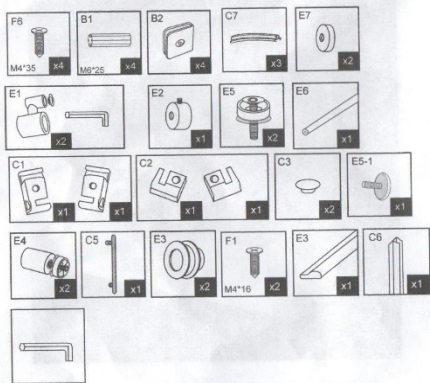

Installation diagram

■ Model:KS-624

-3-

-4-

-5-

For safety, please observe the following!

In order for your proper and safe use of this product, to prevent harm to you or others, or property. When you use this product, please carefully read the "Security Considerations" for proper use. Please read the future safekeeping for future reference.

<p>Prohibition</p> <p>Do not let children, the elderly, the disabled and those who walk into the shower room.</p>	<p>Prohibition</p> <p>Do not climb in the shower room shower room or hanging heavy objects.</p>
<p>Prohibition</p> <p>Do not use a hard object friction, percussion shower room, in order to avoid damage.</p>	<p>Prohibition</p> <p>Do not be lighted cigarette or cigarette ash fell near the shower room at the end of the basin, so as not to cause a fire or damaged items.</p>
<p>Notice</p> <p>Into the shower room, please note that gap between high and low to avoid being tripped.</p>	<p>Notice</p> <p>Into the shower room, do not the door cracks stretched its hands to avoid injury.</p>

-6-

MODEL:DS-271

MODEL:DS-271